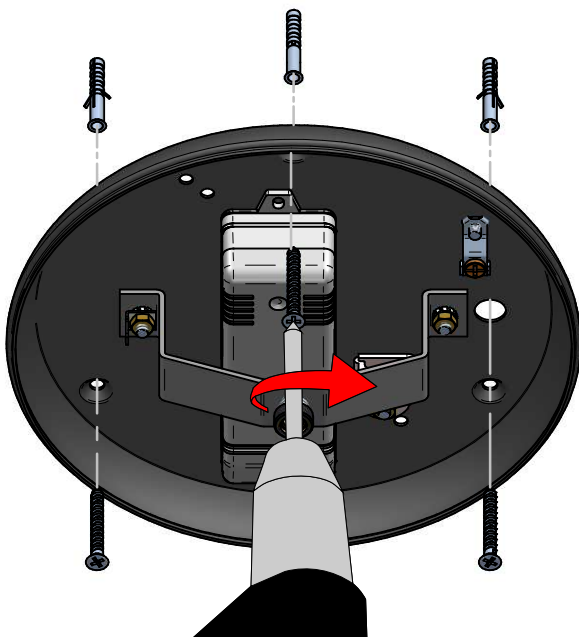

Phase-Cut
KIT0026
6x8144 max

7

8

KIT0080 - CASAMBI PHASE CUT